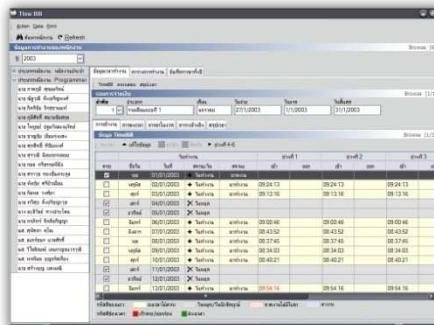

TimeWORKS – Hệ thống chấm công bằng dấu vân tay

U.are.U 4500B
Fingerprint Sensor

<< TIMEWORKS FINGERPRINT ENROLLMENT

<< TIMEWORKS TIMECARD MANAGER

IT WORKS
TimeWORKS
Professional

- System Integration
- Access Control
- Light Bulbs/Air Con Shutdown
- Human Resources
- Camera

TIMEWORKS RECEPTION >>

H/W Options của hệ thống TimeWORKS

Computer w/ LCD

Notebook

TimeWORKS
standalone A2

KIOSK

Panel PC

Components of TimeWORKS Kiosk