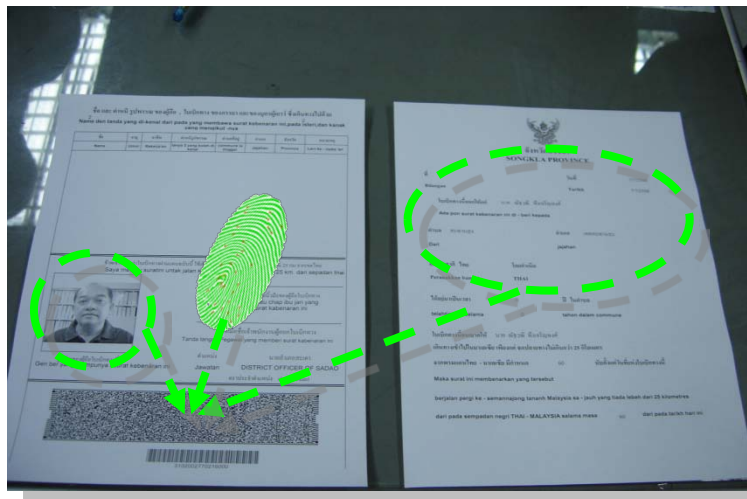

2-Dimensional Barcode stores:

- •Picture (900 Bytes)
- •Fingerprint (800 Bytes)
- •Personal Information such as National ID number, name, address etc. (100 Bytes)