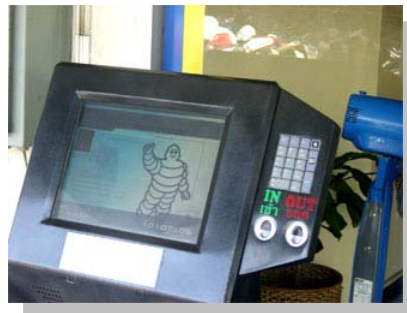

Michelin Siam Group

Michelin Siam Group đã chọn hệ thống TimeWORKS của chúng tôi như một giải pháp chấm công cho nhà máy. Người sử dụng dễ dàng bấm ra/vào bằng cách chạm nhẹ vào máy quét ra/vào. Nếu có vấn đề về máy quét dấu tay, có thể sử dụng bàn phím để đánh password.