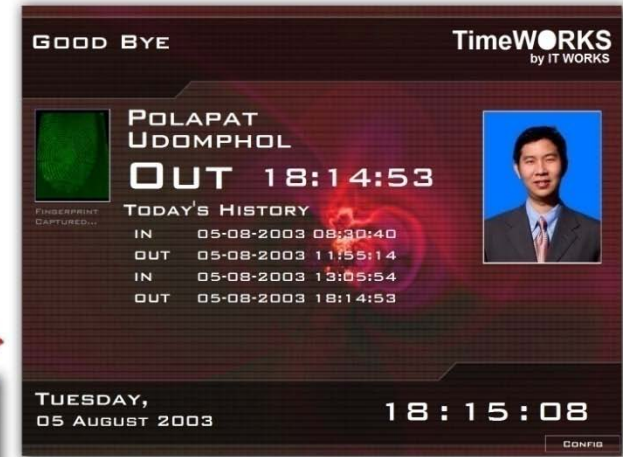

TimeWORKS – Hệ thống chấm công bằng dấu vân tay

U.are.U 4500B
Fingerprint Sensor

<< TIMEWORKS FINGERPRINT ENROLLMENT

<< TIMEWORKS TIMECARD MANAGER

IT WORKS
TimeWORKS
Professional

- System Integration
- Access Control
- Light Bulbs/Air Con Shutdown
- Human Resources
- Camera